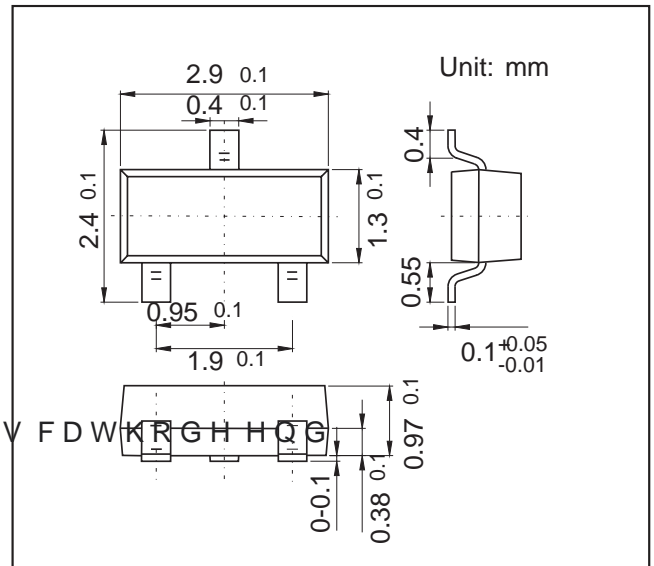

SOT-23 Small Signal Switching Diodes

FEATURES

MECHANICAL DATA

" & DVH

" 3 RODULW\ & RORU EDQG GHQRWHV FDWKRGGHGG

" 0RXQLQJ 3RVLWLRQ \$Q\

MAXIMUM RATINGS AND CHARACTERISTICS

f \$ PELH G W SHUDXQORHWKHUZRWHG